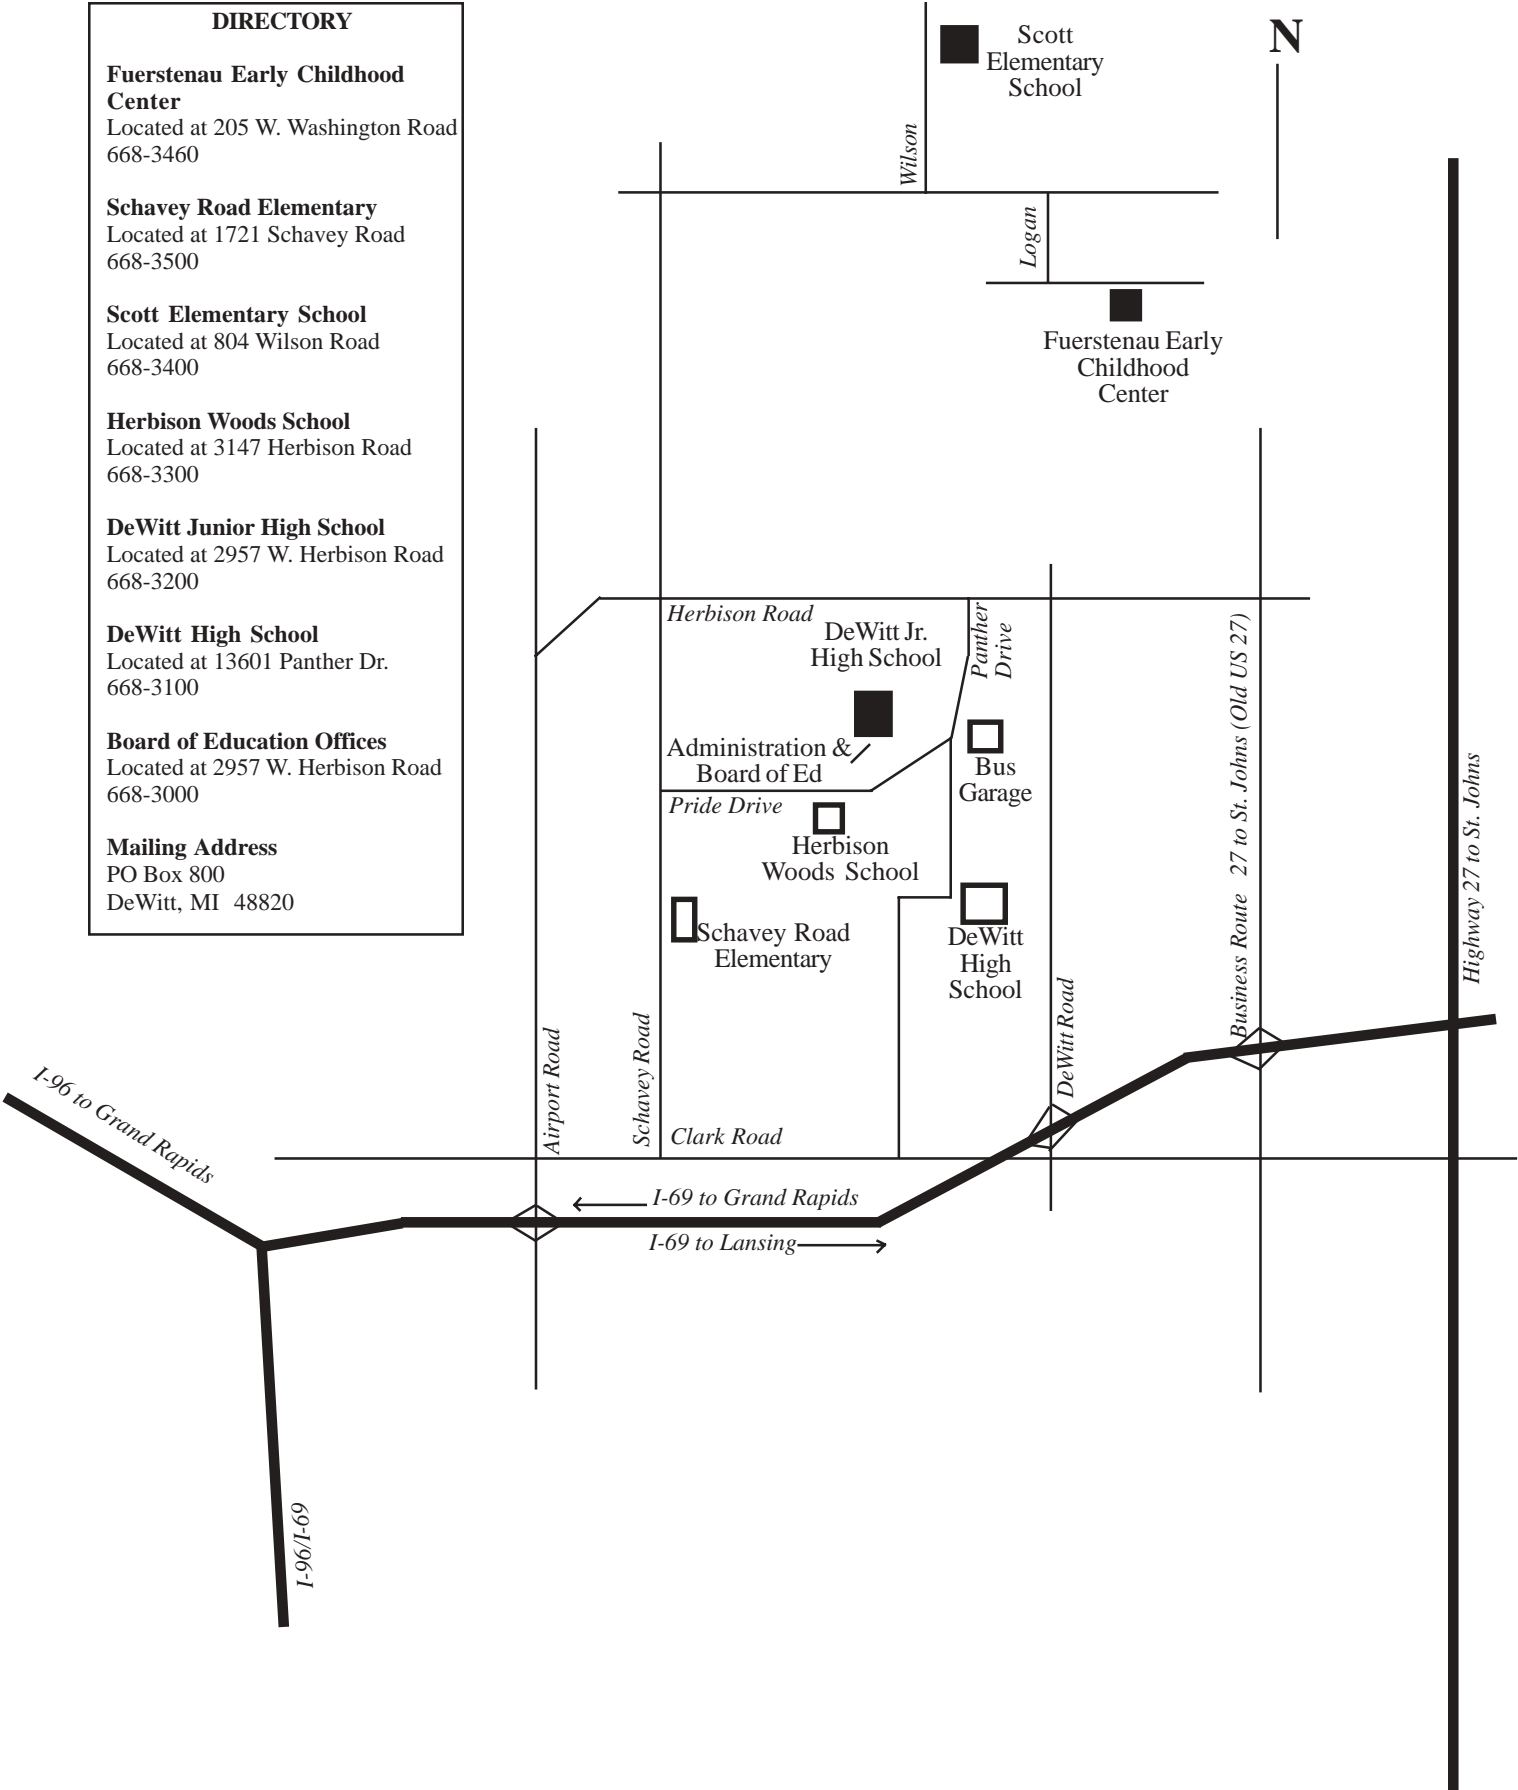

DeWitt Public School Facilities

DIRECTORY

Fuerstenau Early Childhood Center
Located at 205 W. Washington Road
668-3460

Schavey Road Elementary
Located at 1721 Schavey Road
668-3500

Scott Elementary School
Located at 804 Wilson Road
668-3400

Herbison Woods School
Located at 3147 Herbison Road
668-3300

DeWitt Junior High School
Located at 2957 W. Herbison Road
668-3200

DeWitt High School
Located at 13601 Panther Dr.
668-3100

Board of Education Offices
Located at 2957 W. Herbison Road
668-3000

Mailing Address
PO Box 800
DeWitt, MI 48820

Map not drawn to scale.