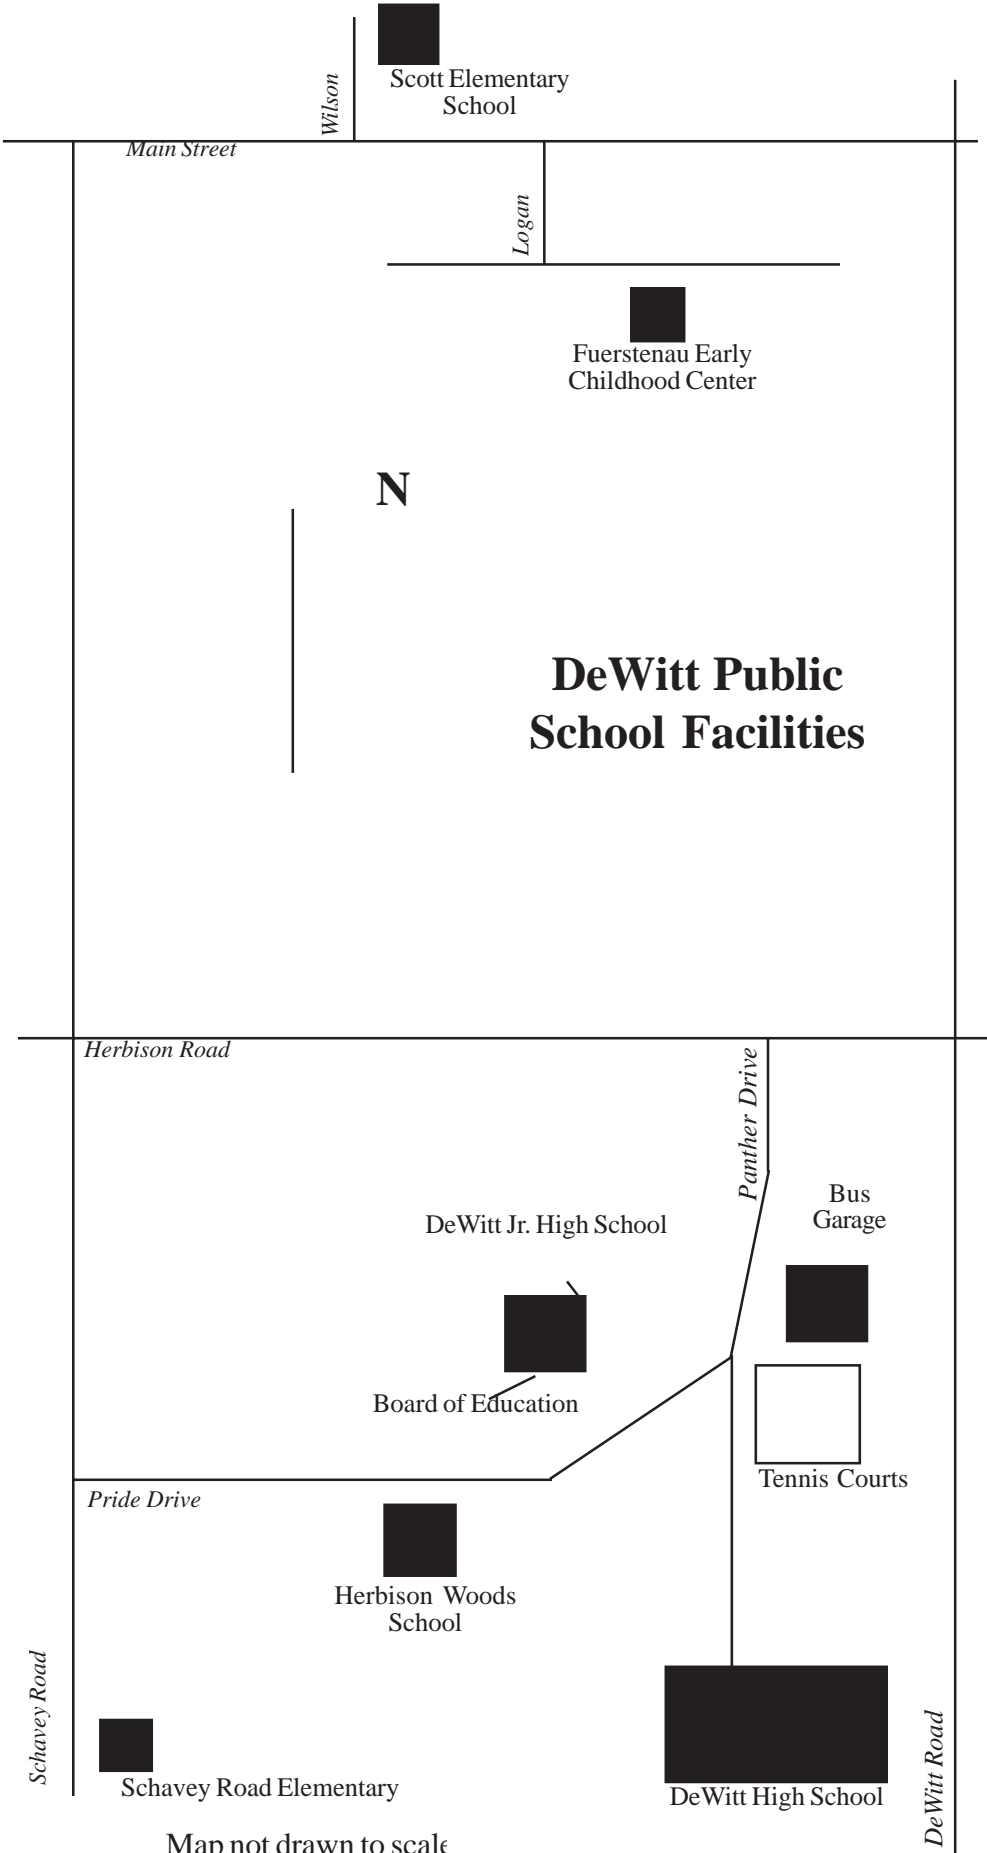

DeWitt Public Schools

DIRECTORY

Fuerstenau Early Childhood Center

Located at 205 W. Washington Road
668-3460

Schavey Road Elementary

Located at 1721 Schavey Road
668-3500

Scott Elementary School

Located at 804 Wilson Road
668-3400

Herbison Woods School

Located at 3147 Herbison Road
668-3300

DeWitt Junior High School

Located at 2957 W. Herbison Road
668-3200

DeWitt High School

Located at 13601 Panther Dr.
668-3100

Board of Education Offices

Located at 2957 W. Herbison Road
668-3000

Mailing Address

PO Box 800
DeWitt, MI 48820

Map not drawn to scale

DIRECTORY

Fuerstenau Early Childhood Center

Located at 205 W. Washington Road
668-3460

Schavey Road Elementary

Located at 1721 Schavey Road
668-3500

Scott Elementary School

Located at 804 Wilson Road
668-3400

Herbison Woods School

Located at 3147 Herbison Road
668-3300

DeWitt Junior High School

Located at 2957 W. Herbison Road
668-3200