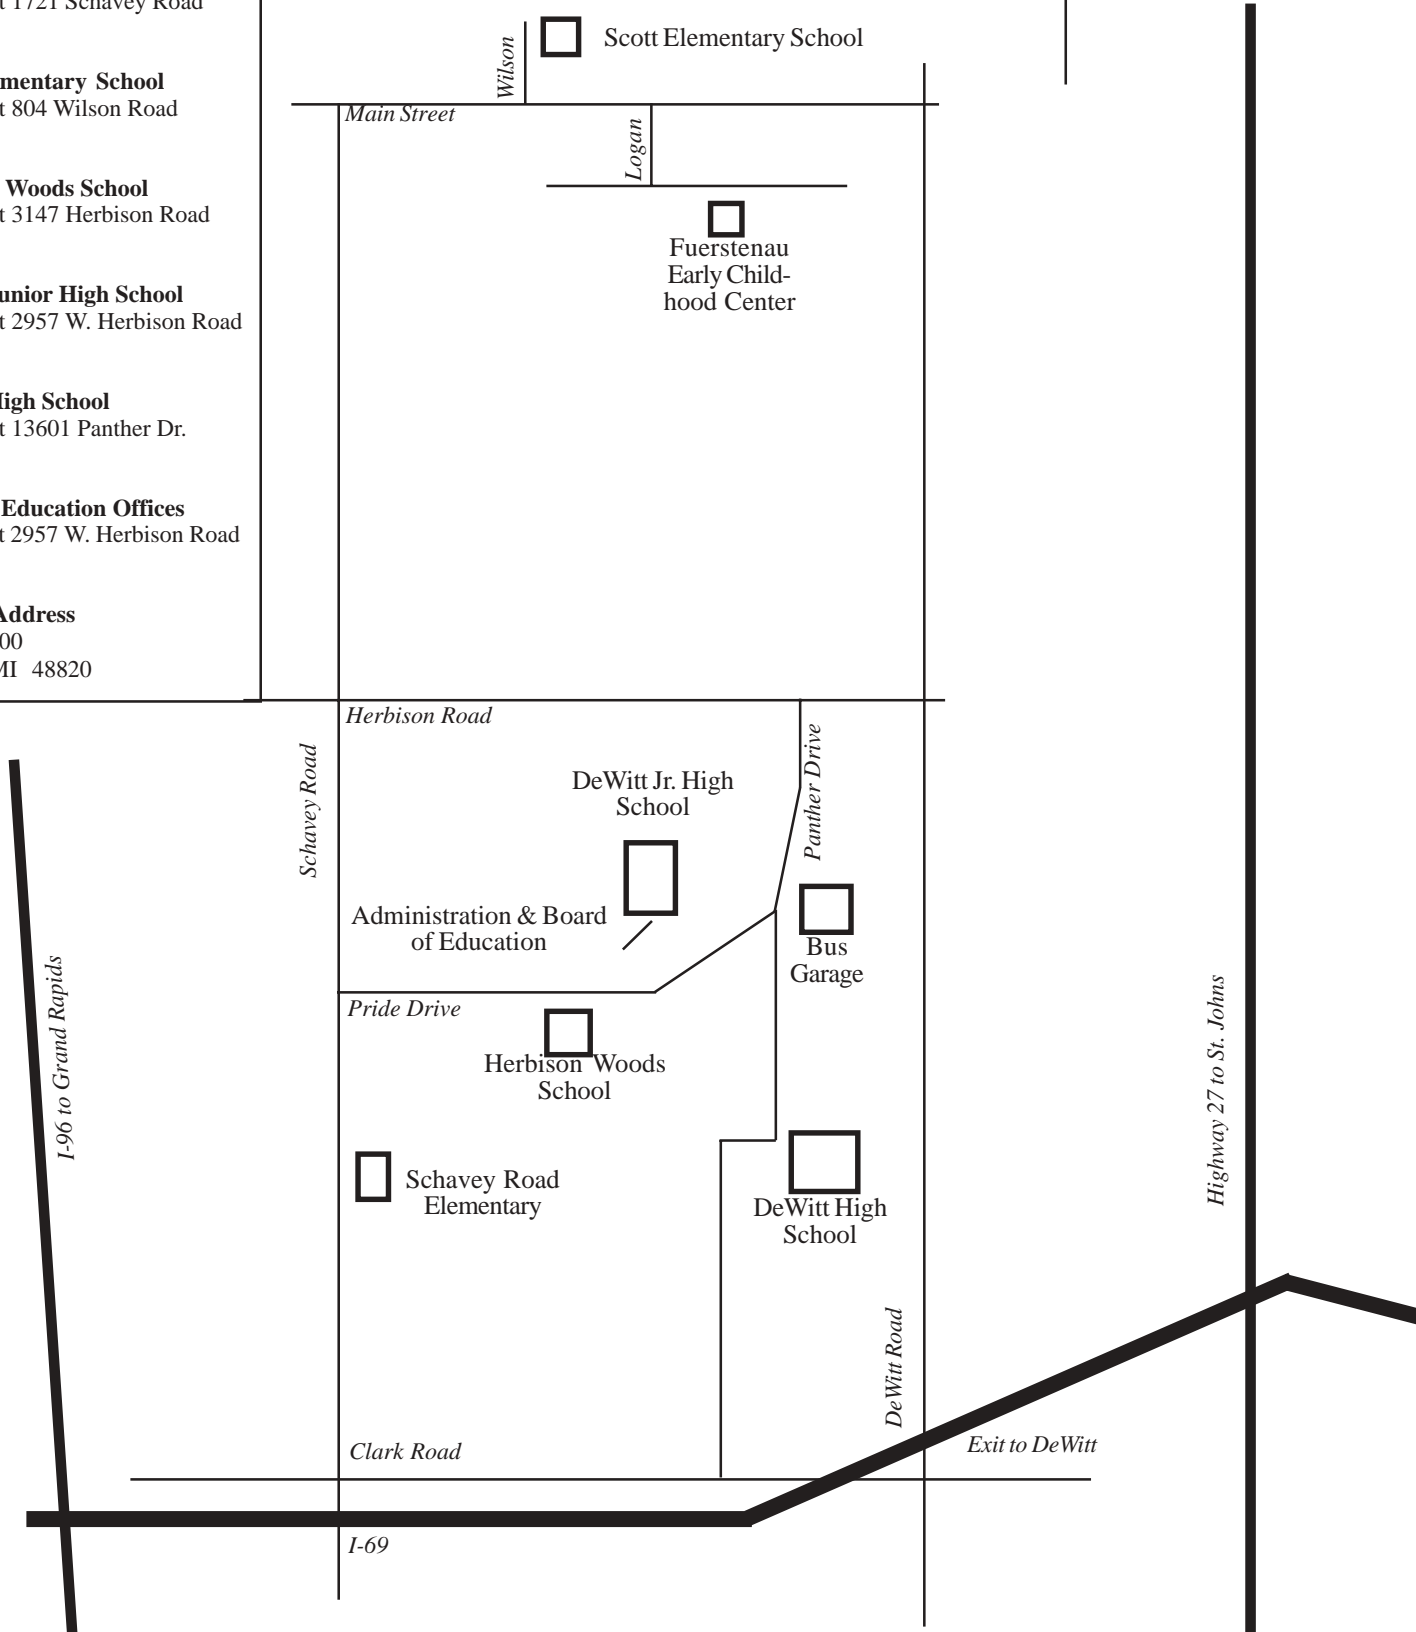

DeWitt Public Schools

DIRECTORY

Fuerstenau Early Childhood Center

Located at 205 W. Washington Road
668-3460

Schavey Road Elementary

Located at 1721 Schavey Road
668-3500

Scott Elementary School

Located at 804 Wilson Road
668-3400

Located at 1721 Schavey Road
668-3500

Scott Elementary School

Located at 804 Wilson Road
668-3400

Herbison Woods School

Located at 3147 Herbison Road
668-3300

DeWitt Junior High School

Located at 2957 W. Herbison Road
668-3200

Map not drawn to scale.

DeWitt Public School Facilities

DIRECTORY

Fuerstenau Early Childhood Center
 Located at 205 W. Washington Road
 668-3460

Schavey Road Elementary
 Located at 1721 Schavey Road
 668-3500

Scott Elementary School
 Located at 804 Wilson Road
 668-3400

Herbison Woods School
 Located at 3147 Herbison Road
 668-3300

DeWitt Junior High School
 Located at 2957 W. Herbison Road
 668-3200

DeWitt High School
 Located at 13601 Panther Dr.
 668-3100