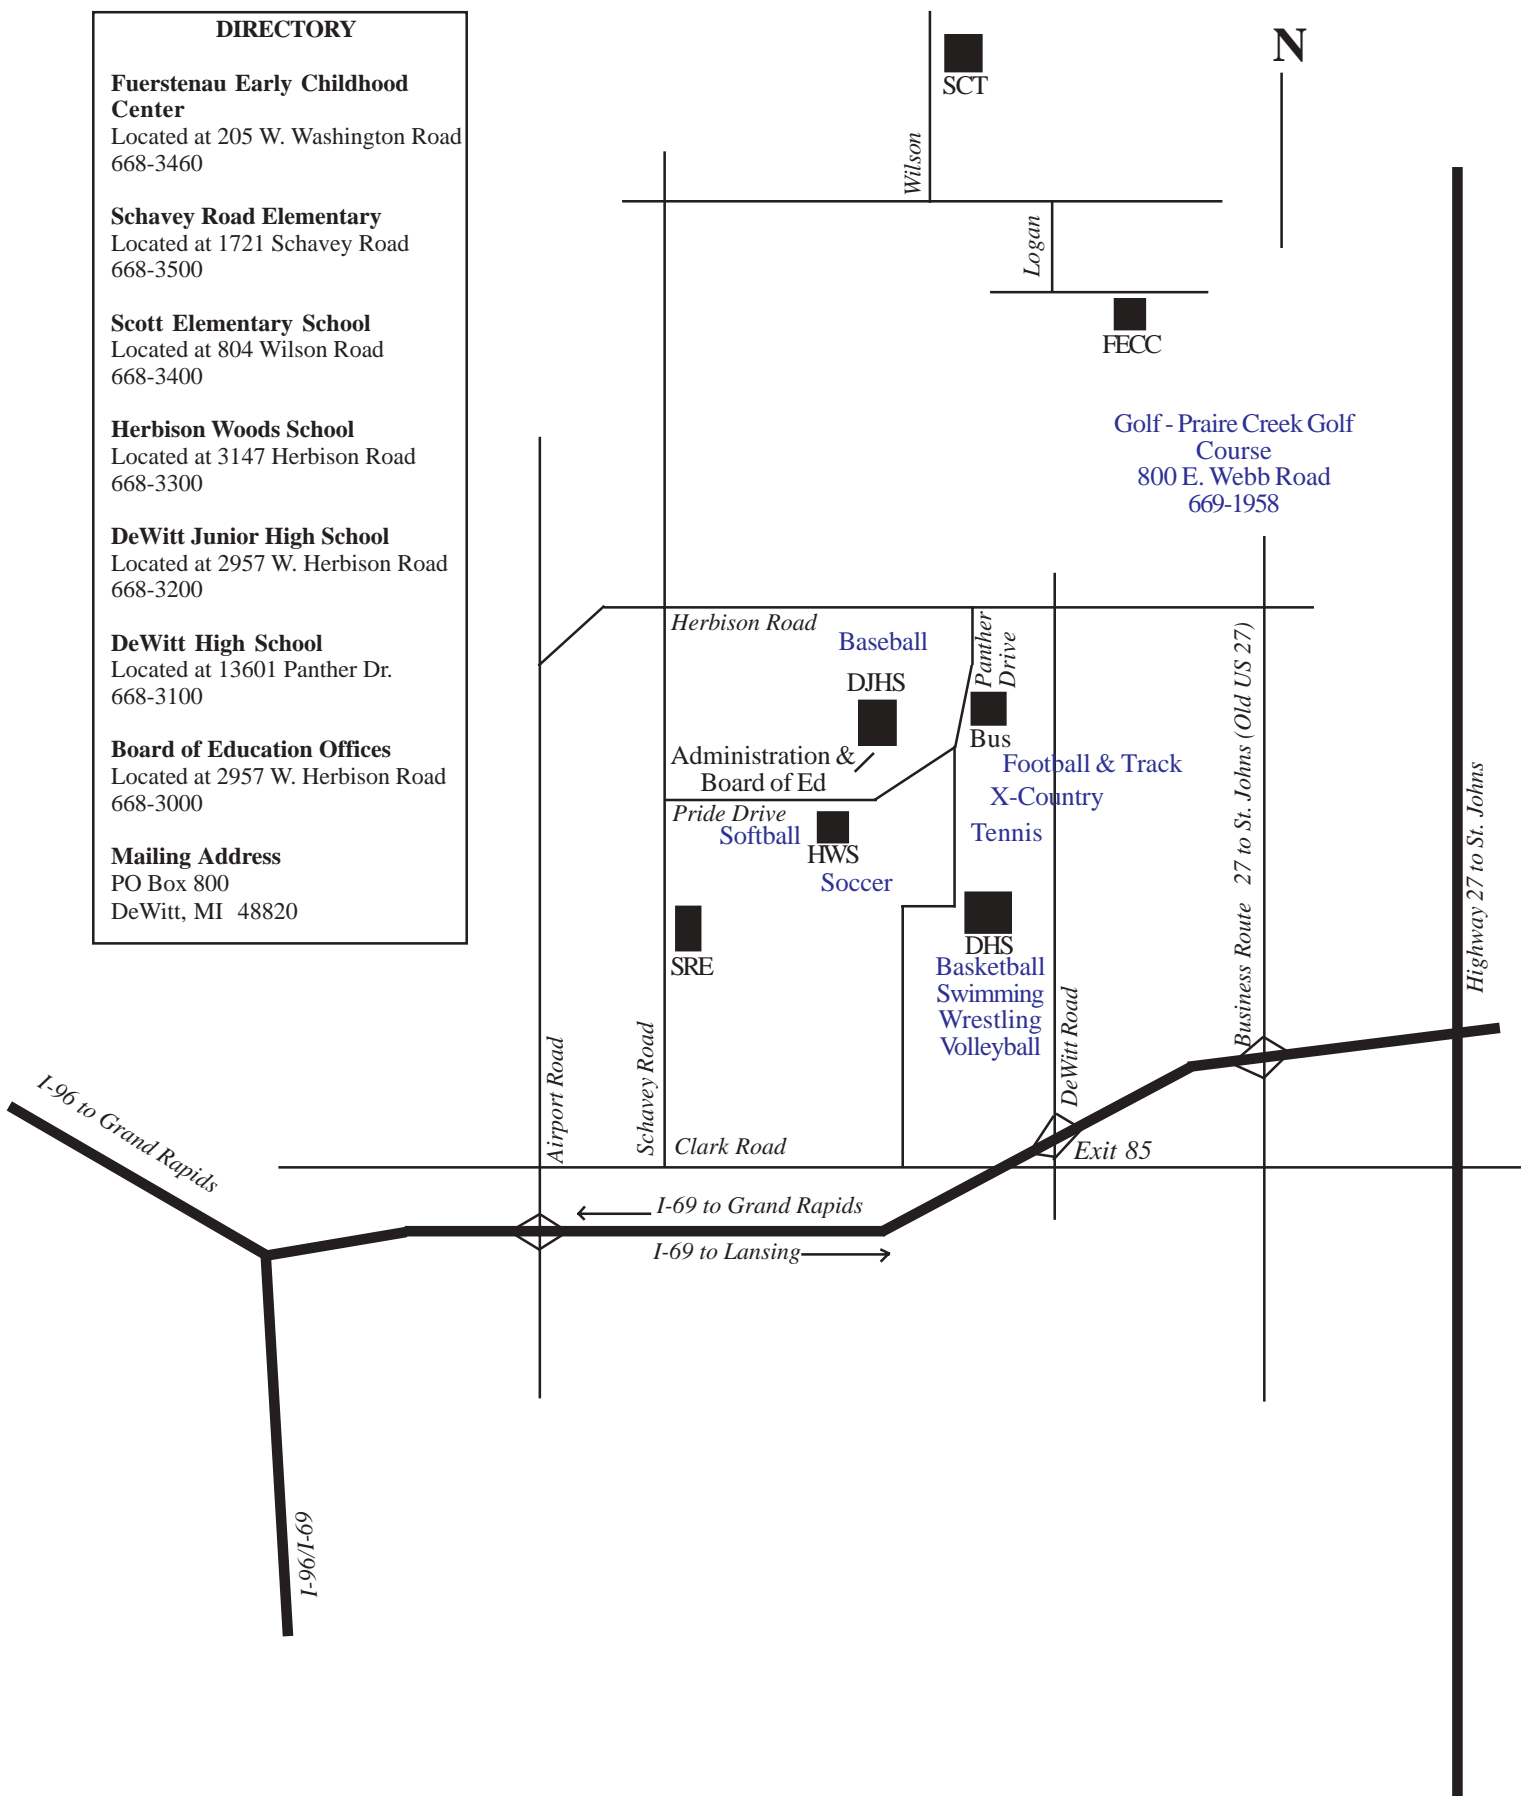

DeWitt Public School Athletic Facilities

DIRECTORY

Fuerstenau Early Childhood Center

Located at 205 W. Washington Road
668-3460

Schavey Road Elementary

Located at 1721 Schavey Road
668-3500

Scott Elementary School

Located at 804 Wilson Road
668-3400

Herbison Woods School

Located at 3147 Herbison Road
668-3300

DeWitt Junior High School

Located at 2957 W. Herbison Road
668-3200

DeWitt High School

Located at 13601 Panther Dr.
668-3100

Board of Education Offices

Located at 2957 W. Herbison Road
668-3000

Mailing Address

PO Box 800
DeWitt, MI 48820

Map not drawn to scale.